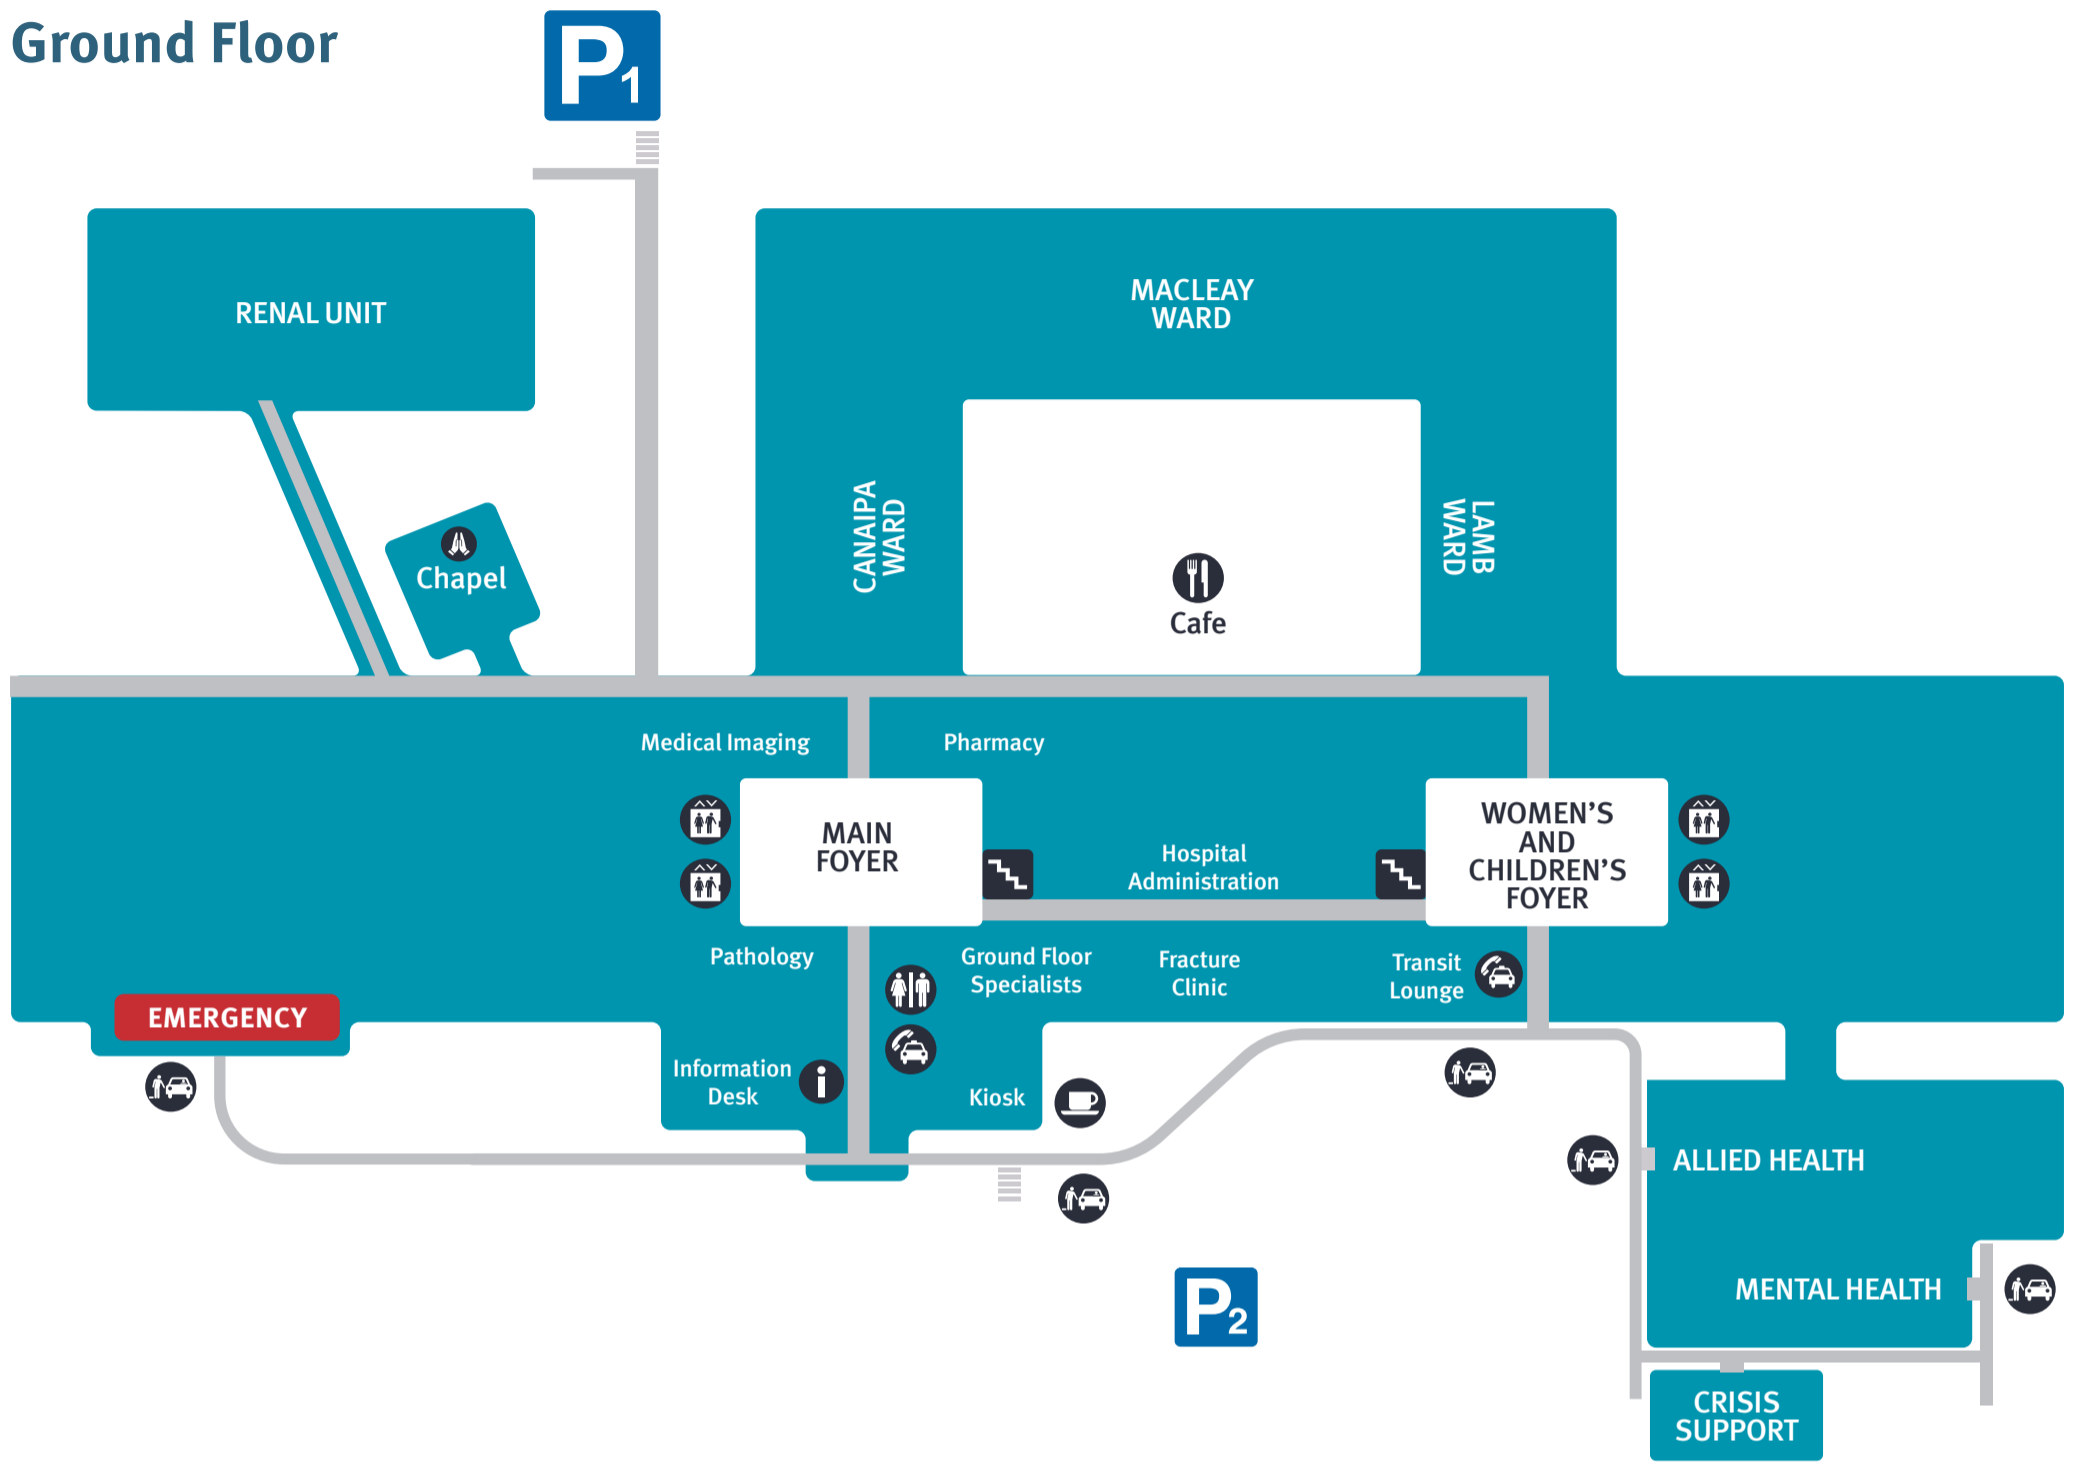

Ground Floor

Level 1

Map current as at August 2024

- Pick up/drop off zone
- Lifts
- Kiosk
- Information Desk
- Toilets
- Car parking
- Stairs
- Cafe
- Chapel
- Taxi call station