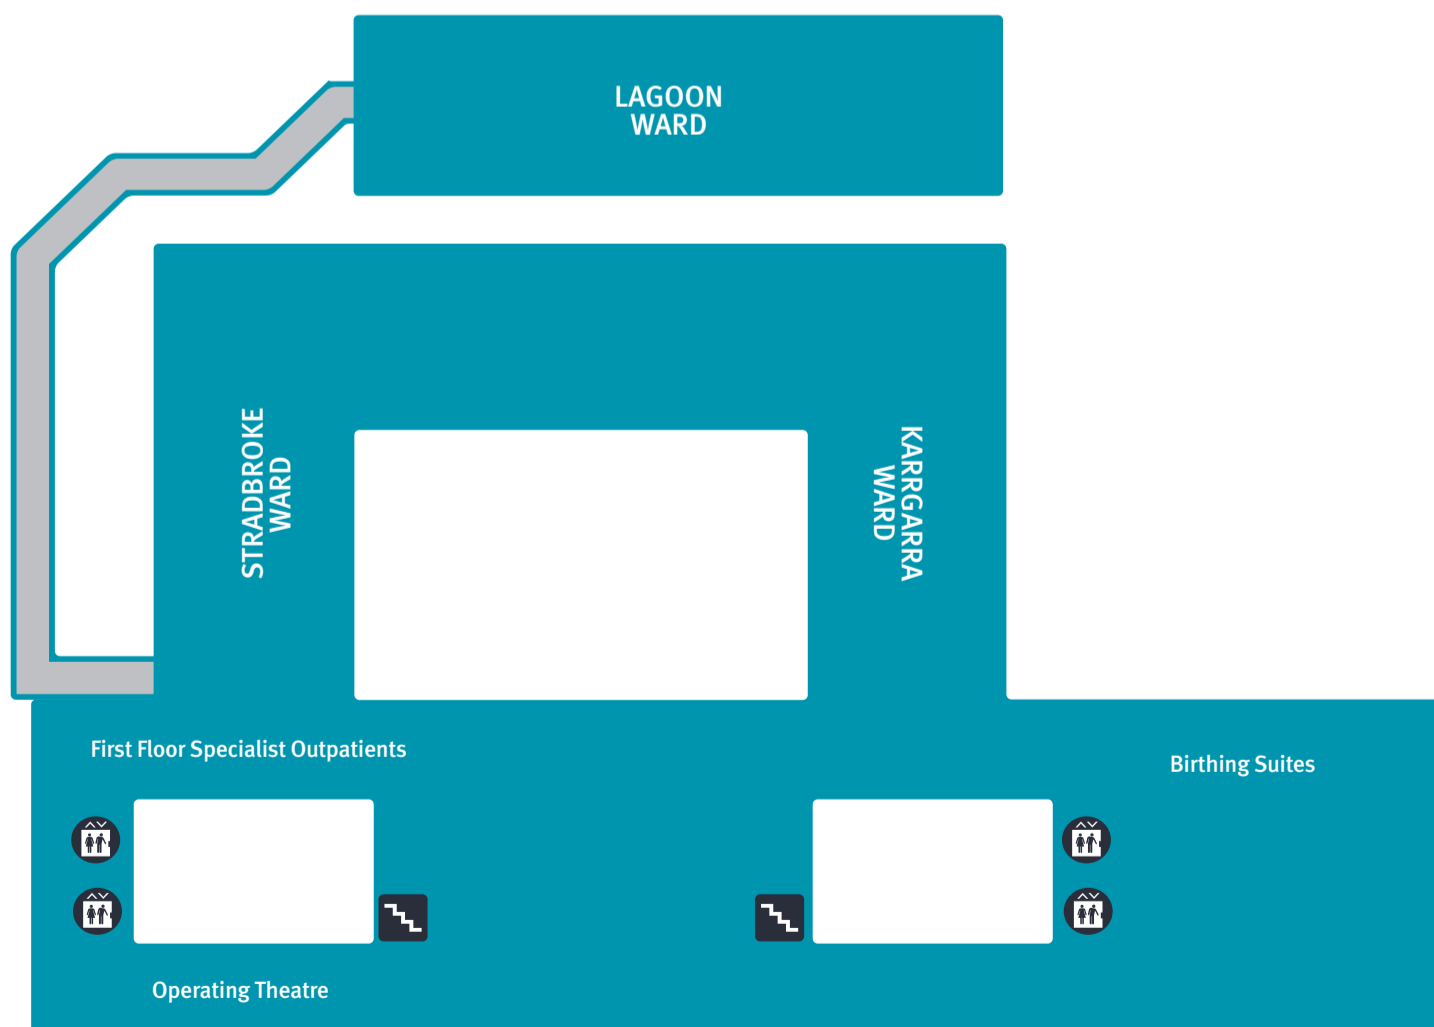

Ground Floor

Level 1

Map current as at August 2024

- Pick up/drop off zone
- Lifts
- Kiosk
- Information Desk
- Toilets
- Car parking
- Stairs
- Cafe
- Chapel
- Taxi call station